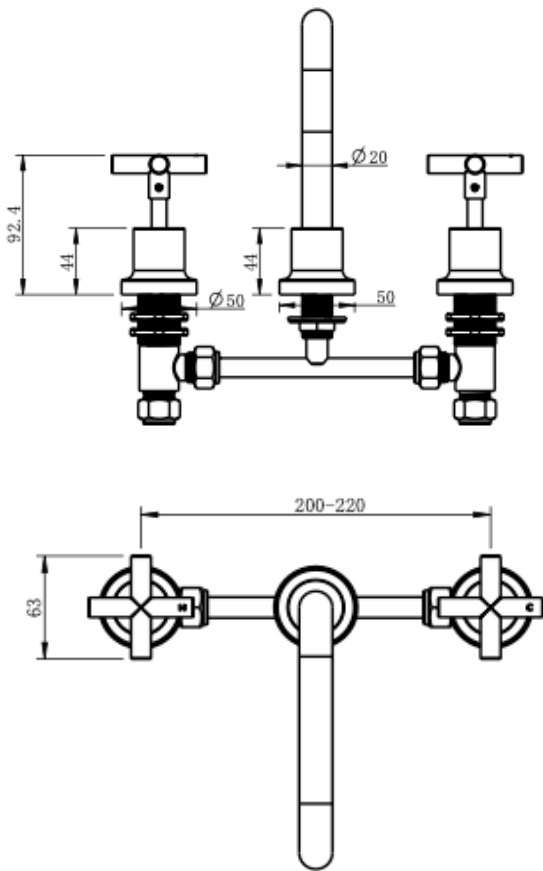

Tre Cross Handle Basin Set

Matte Black

Product Specifications

Code	TRE-55-CRS-MB	Spindle	1/4 Turn Ceramic Disc
Barcode	9339897019248	WELS Reg	T42264
Material	Low Lead Brass	WELS Rating	5 Star
Finish	Matte Black	WELS L/Min	6L/Min