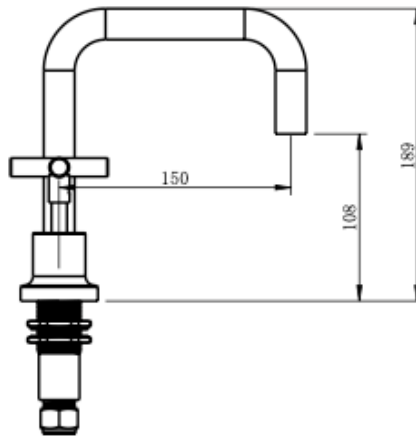

Tre Cross Handle Basin Set

Matte Black

Product Specifications

Code	TRE-55-CRS-MB	Spindle	1/4 Turn Ceramic Disc
Barcode	9339897019248	WELS Reg	T42264
Material	Low Lead Brass	WELS Rating	5 Star
Finish	Matte Black	WELS L/Min	6L/Min